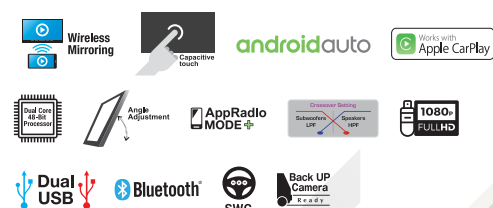

AVH-Z9190BT MRP ₹ 50,050/-

17.78 cm (7) Capacitive Touch screen, ANDROID Auto, Apple CarPlay, ARM+ Dual USB/FM/CD/BT and Full HD Videos via USB

- Wireless Android™ Mirroring
- Android Auto™ Compatible
- Works with Apple CarPlay® (Wireless & USB)
- Capacitive Touch Panel
- Adjustable Viewing Angle
- Smartphone videos & Streaming videos by ARM+
- Auto Time-Alignment, 13-Band EQ, 3-way network mode
- Dual Camera input
- 20 Phones Pairing Memory