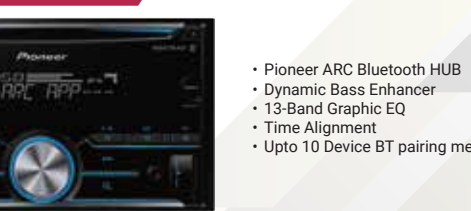

FH-S509BT MRP ₹ 8,690/-