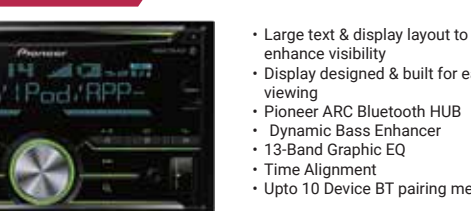

CD / USB PLAYERS 2 DIN

FH-S709BT MRP ₹ 9,650/-